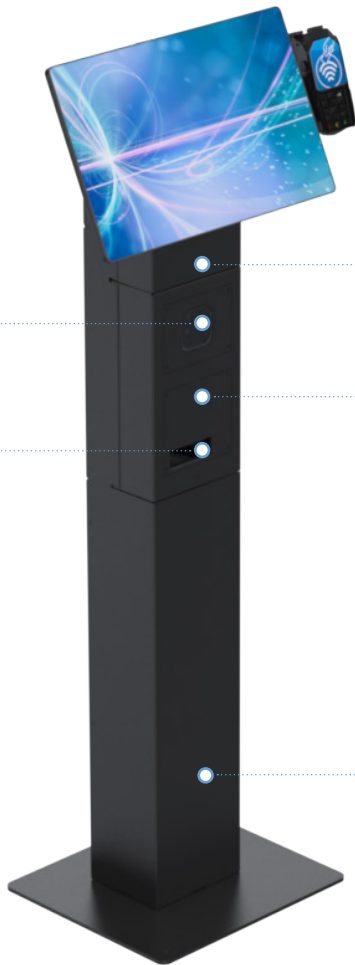

Self-Service Solutions

Top modules

- VESA 75/75 and 100/100 compliant
- Key holes for easy screen mounting
- Internal cable management for a neat installation
- A range of mounting options for peripherals on the sides and at the top

Kiosk Top Modules
(SPK110, SPK110-HP, SPK110-TOS)

Center module

- Up to two internal peripheral options
- Secure fixing of internal peripherals
- Internal cable management for a neat installation
- Key locked (SPK211 / SPK212)

Kiosk Center Modules
(SPK210, SPK211, SPK212)

Floorstands

- Freestanding or bolted to the floor
- Internal cable management for a neat installation

Kiosk sets for printers:

Kiosk sets for scanners: