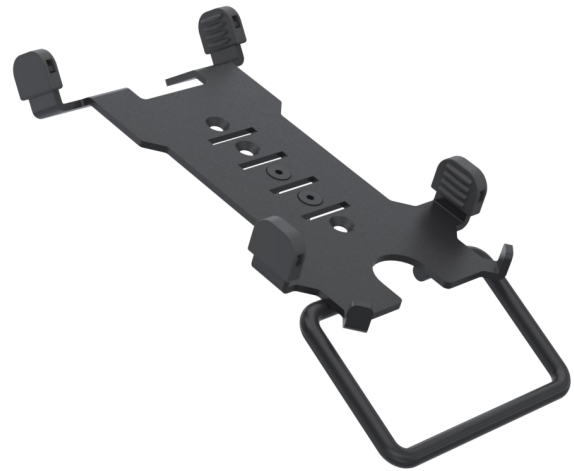

WIS101-MH

WisePOS E MultiGrip™ (with handle)

Product Specifications

Device Brand	BBPos
Compatible device name	WisePOS E
Main material	Metal
Product Version	1.1
Mounting	MultiGrip
Colour Name	Black, grey, white
Unit Depth	191.9 mm
Unit Height	45.7 mm
Unit Width	87.1 mm
Unit Weight	0.23 kg
Units per Box	1
Box Depth	297 mm
Box Height	121 mm
Box Width	75 mm
Box Weight	0.24 kg
Warranty	5 Years