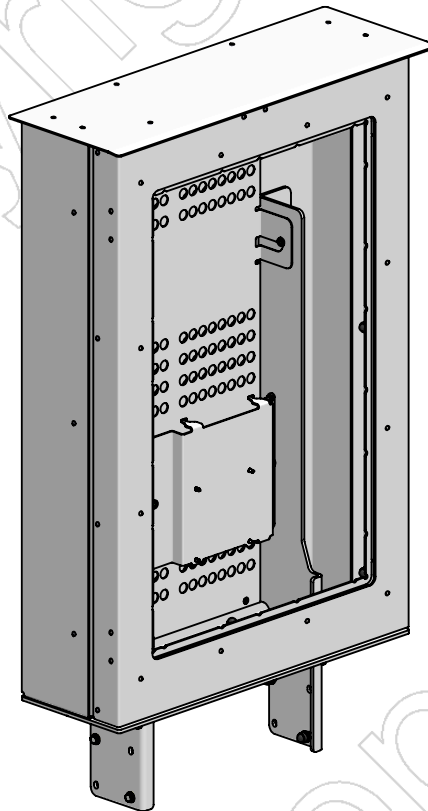

POS	PARTS LIST	QTY.	DESCRIPTION	BOX
1	DP-519F	1	Mid section adapter	
2	DP-523K	1	Left reinforcement rib, top	
3	MirrorDP-523K	1	Right reinforcement rib, top	
4	DP-524BACK	1	Wall mount back for Elo Kiosk	
5	DP-518ELO27	1	Outdoor Kiosk enclosure for Elo ET2799L, door	
6	DP-518S	1	Door limiter	
7	DP-529D	1	ELO ET2799L water shield, back	
8	DP-518C	2	Top spacer	
9	DP-518E	2	Spacer 3	
10	DP-519M	1	Screen frame mount	
11	DP-518R	1	Interface ECMG4	

ADDITIONAL INFO:

QTY. of configs in master box:

Item Net Weight: 38.20 kg | 82.30 lbs

Pallet Capacity:

Colour: XX Multiple colours

ADDITIONAL INFO:

QTY. of configs in master box:

Item Net Weight: 38.20 kg | 82.30 lbs

Pallet Capacity:

Colour: XX Multiple colours