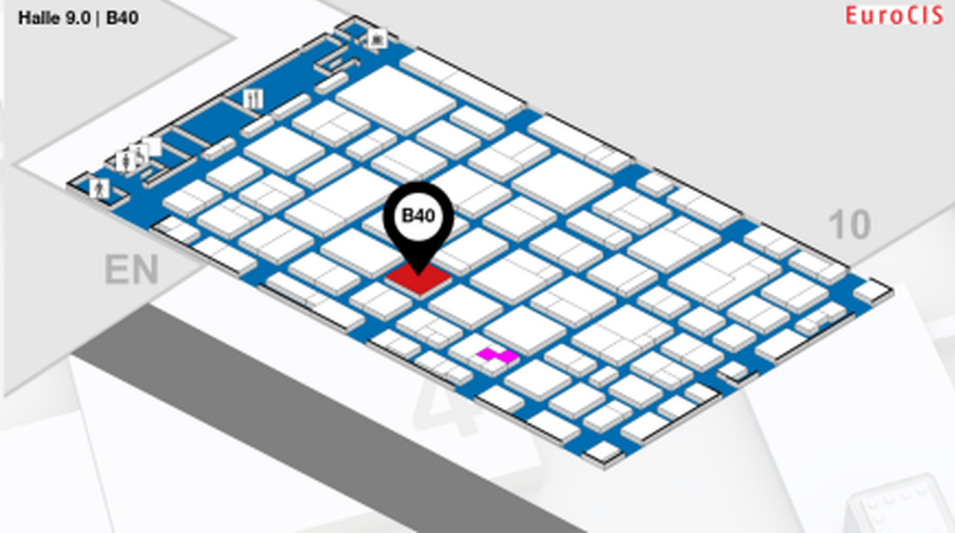

Eingang Nord/
Entrance North

Parkplätze (P1 + P2)
Adresse für Auto-Navigationssysteme
40474 Düsseldorf, Am Staad
Parking Area (P1 + P2)
Address for Car Navigation Systems
40474 Düsseldorf, Am Staad

QUAD GmbH Distribution & Consulting

Halle 9.0 | B40

EuroCIS

EuroCIS

THE LEADING
TRADE FAIR FOR
RETAIL TECHNOLOGY
18-20 FEB 2025
DÜSSELDORF GERMANY

www.eurocis.com

Nützliche Links

Online-Anmeldung	www.eurocis.com/1330
Strukturdaten 2024	www.eurocis.com/1115
Anreise, Hotelbuchung	www.eurocis.com/1774